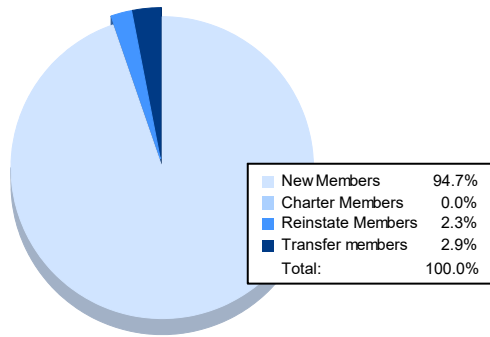

Year	New Clubs	Dropped Clubs	Gain/ Loss Clubs	New Members	Charter Members	Reinstate Members	Transfer Members	Total Member Added	Total Members Dropped	Gain/ Loss Members
2016-2017	1	1	0	263	23	1	10	297	395	-98
2017-2018	0	2	-2	193	0	7	17	217	380	-163
2018-2019	0	1	-1	243	0	1	11	255	296	-41
2019-2020	0	1	-1	215	0	2	4	221	291	-70
2020-2021	0	0	0	162	0	4	5	171	258	-87
<b>Average</b>	<b>0</b>	<b>1</b>	<b>-1</b>	<b>215</b>	<b>5</b>	<b>3</b>	<b>9</b>	<b>232</b>	<b>324</b>	<b>-92</b>

### Membership Composition June 2021 Cumulative